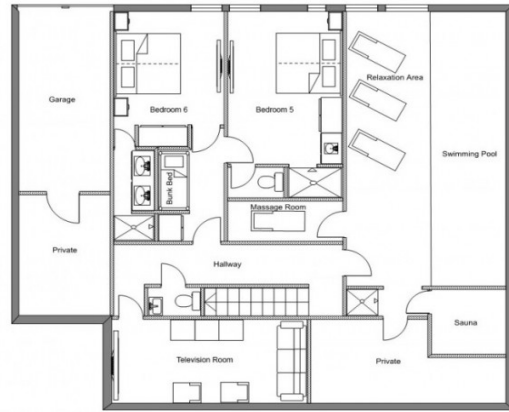

## Accommodation:

*Ground level*

Entrance lobby

Ski room & Boot warmers

Bedroom 1: Double bedroom super King size 200cm bed, *configurable in twin beds* & includes TV, hairdryer. Private bathroom, with washbasins, shower.

Separate WC with handbasin

Bedroom 2: Double bedroom King size 180cm bed, includes TV, hairdryer & direct access to terrace. Private bathroom with bath, walk in shower, double washbasin & WC

Bedroom 3; Double bedroom King size 180cm bed, *configurable in twin beds* & includes TV, hairdryer & direct access to terrace. Bathroom en-suite with shower, double washbasin & WC

## Galerie

GROUND FLOOR

FIRST FLOOR

LOWER GROUND FLOOR