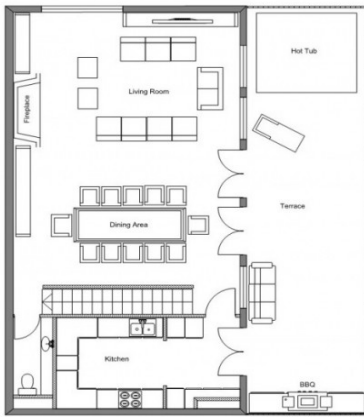

## Accommodation:

*Ground level*

Entrance lobby

Ski room & Boot warmers

Bedroom 1: Double bedroom super King size 200cm bed, *configurable in twin beds* & includes TV, hairdryer. Private bathroom, with washbasins, shower.

Separate WC with handbasin

Bedroom 2: Double bedroom King size 180cm bed, includes TV, hairdryer & direct access to terrace. Private bathroom with bath, walk in shower, double washbasin & WC

Bedroom 3; Double bedroom King size 180cm bed, *configurable in twin beds* & includes TV, hairdryer & direct access to terrace. Bathroom en-suite with shower, double washbasin & WC

## Galerie

GROUND FLOOR

FIRST FLOOR

LOWER GROUND FLOOR