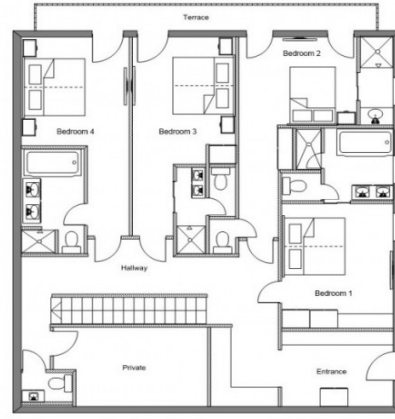

## Accommodation:

*Ground level*

Entrance lobby

Ski room & Boot warmers

Bedroom 1: Double bedroom super King size 200cm bed, *configurable in twin beds* & includes TV, hairdryer. Private bathroom, with washbasins, shower.

Separate WC with handbasin

Bedroom 2: Double bedroom King size 180cm bed, includes TV, hairdryer & direct access to terrace. Private bathroom with bath, walk in shower, double washbasin & WC

Bedroom 3; Double bedroom King size 180cm bed, *configurable in twin beds* & includes TV, hairdryer & direct access to terrace. Bathroom en-suite with shower, double washbasin & WC

Bedroom 4; Double bedroom super King size 200cm bed, *configurable in twin beds* & includes TV, hairdryer & direct access to terrace. Bathroom with

bath, shower, double washbasin & WC

Bedroom 5; Double bedroom super King size 200cm bed, *configurable in twin beds* & includes TV, hairdryer & direct access to terrace. Bathroom with bath, shower, double washbasin & WC

## Galerie

GROUND FLOOR

FIRST FLOOR

LOWER GROUND FLOOR